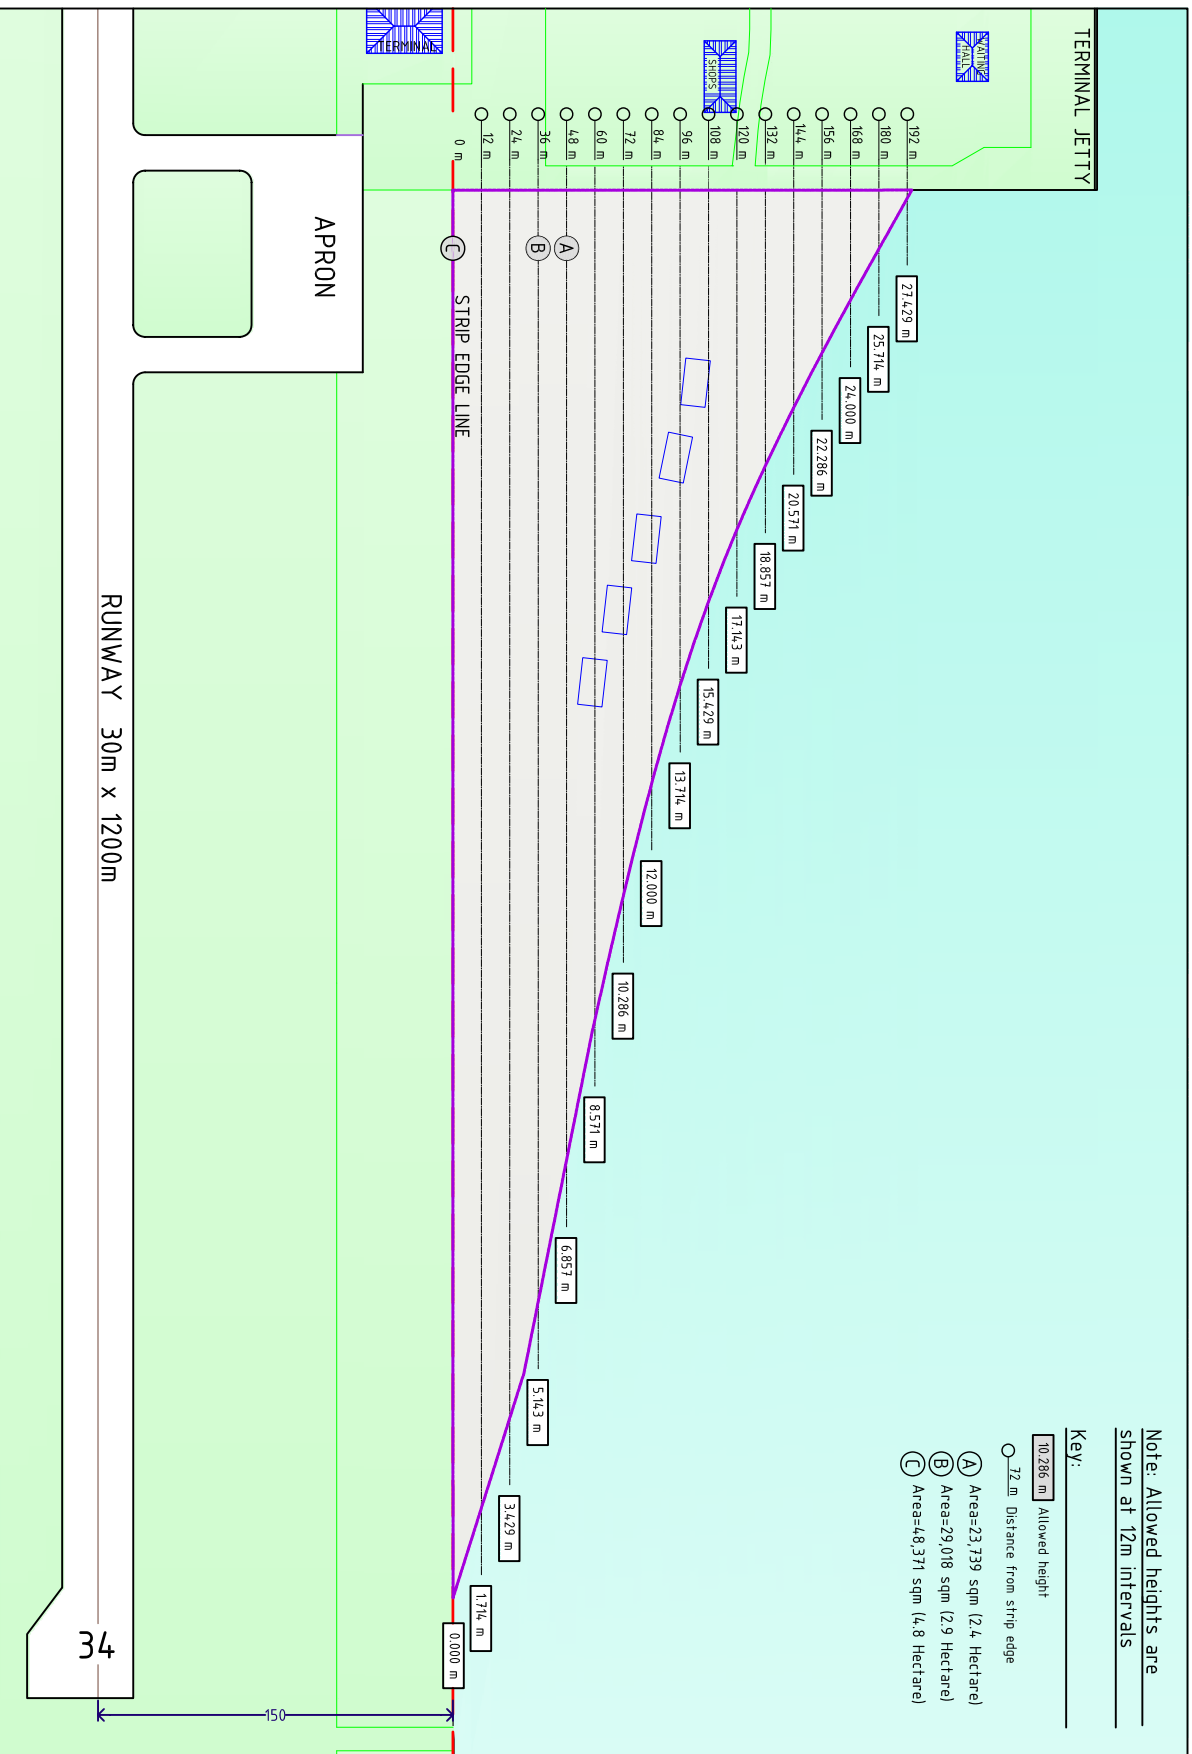

REFER DETAIL SHEET : KDM-PHA-PA1

KAADEDHDHOO AIRPORT
PLAN

DRAWG NO KDM-PHA-P001

SCALE 1:6,500

Prepared: regional airports

PROPOSED AREA FOR HOTEL

KAADEDHDHOO AIRPORT
PLAN

DRAWG NO KDM-PHA-PA1

SCALE 1:12,000

Prepared: regional airports

PROPOSED AREA FOR HOTEL