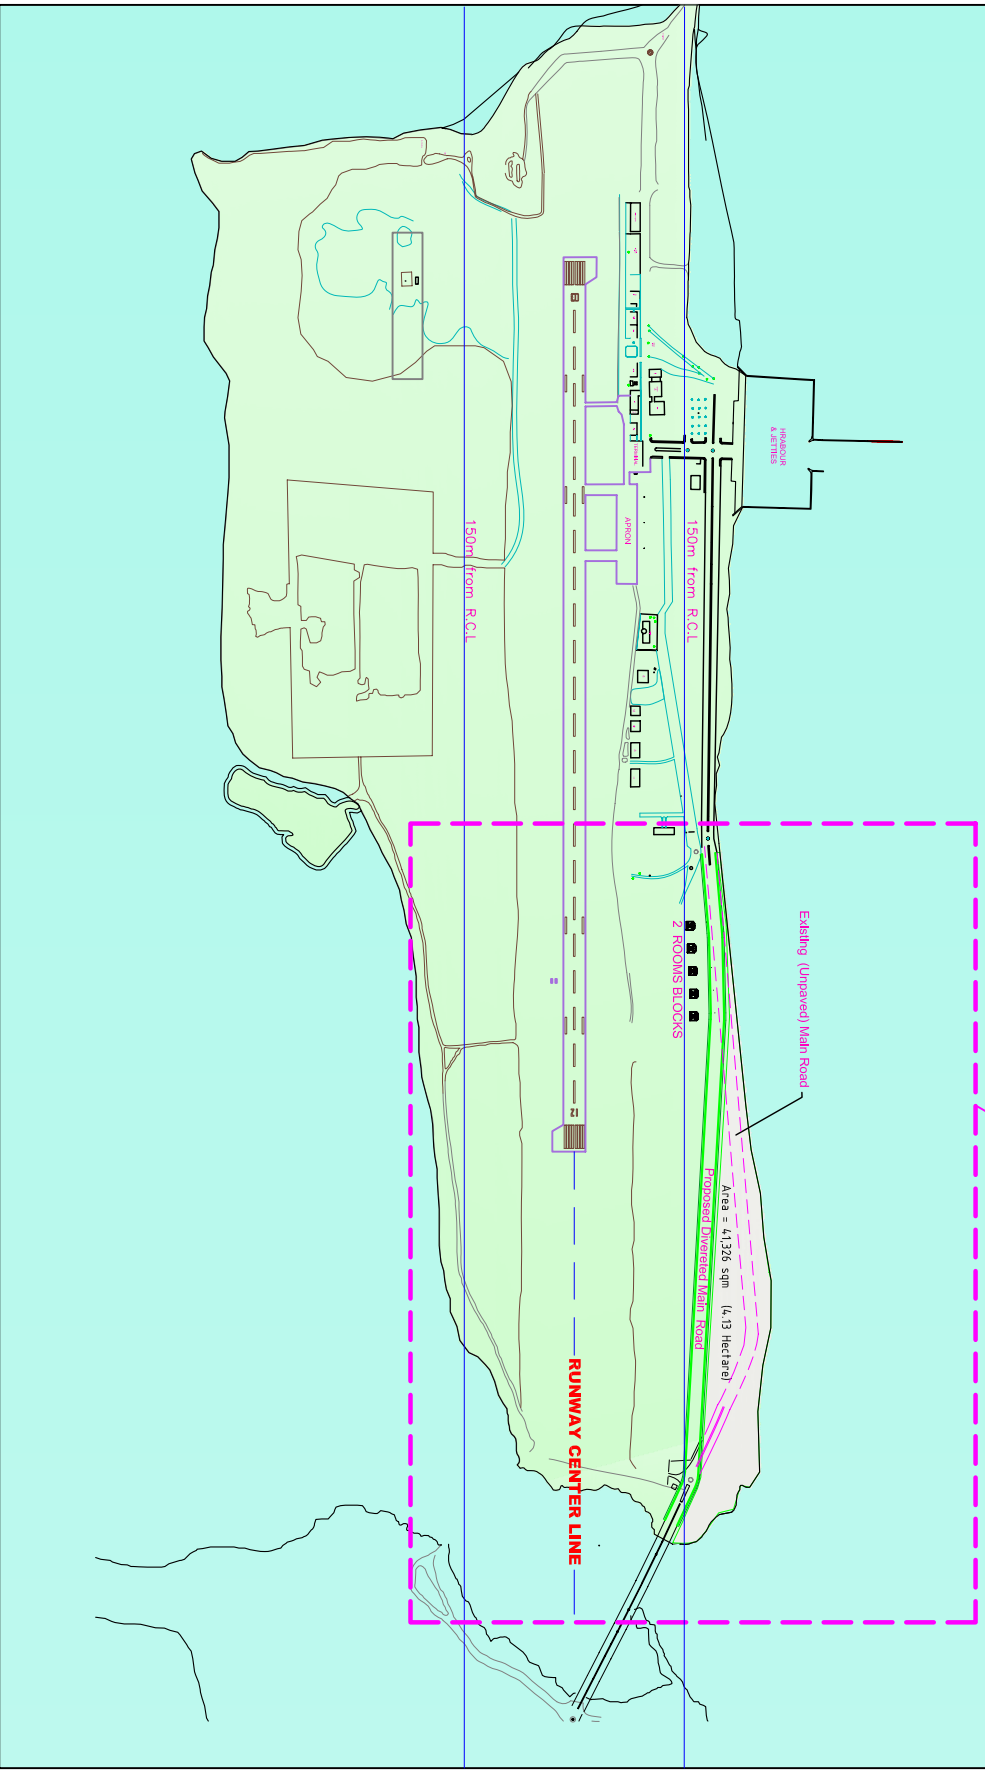

REFER DETAIL SHEET : KDO-PHA-PA1

KADHDHOO AIRPORT  
PLAN

DRAWG NO KDO-PHA-P001

SCALE 1:6,500

Prepared: regional airports

PROPOSED AREA FOR HOTEL